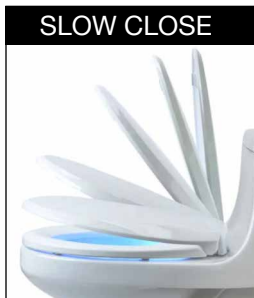

2 SEAT FEATURES

IDEAL FOR

- Offices
- Residential
- Apartments
- Condos
- Restaurants
- Dormitories