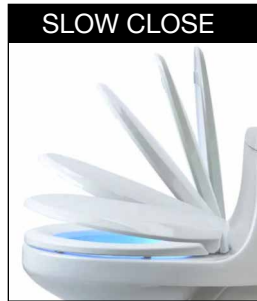

3 SEAT FEATURES

IDEAL FOR

- Offices
- Residential
- Apartments
- Condos
- Restaurants
- Dormitories